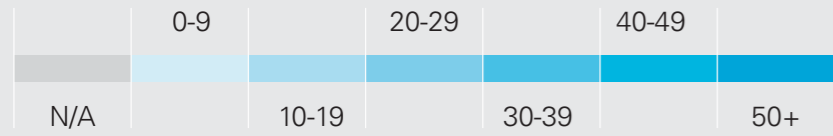

Nuclear power generation: A global snapshot

Global nuclear power capacity map**

*Numbers indicate percentage of nuclear-generated electricity in countries in 2018

**Colors indicate the number of nuclear power plants in 2018