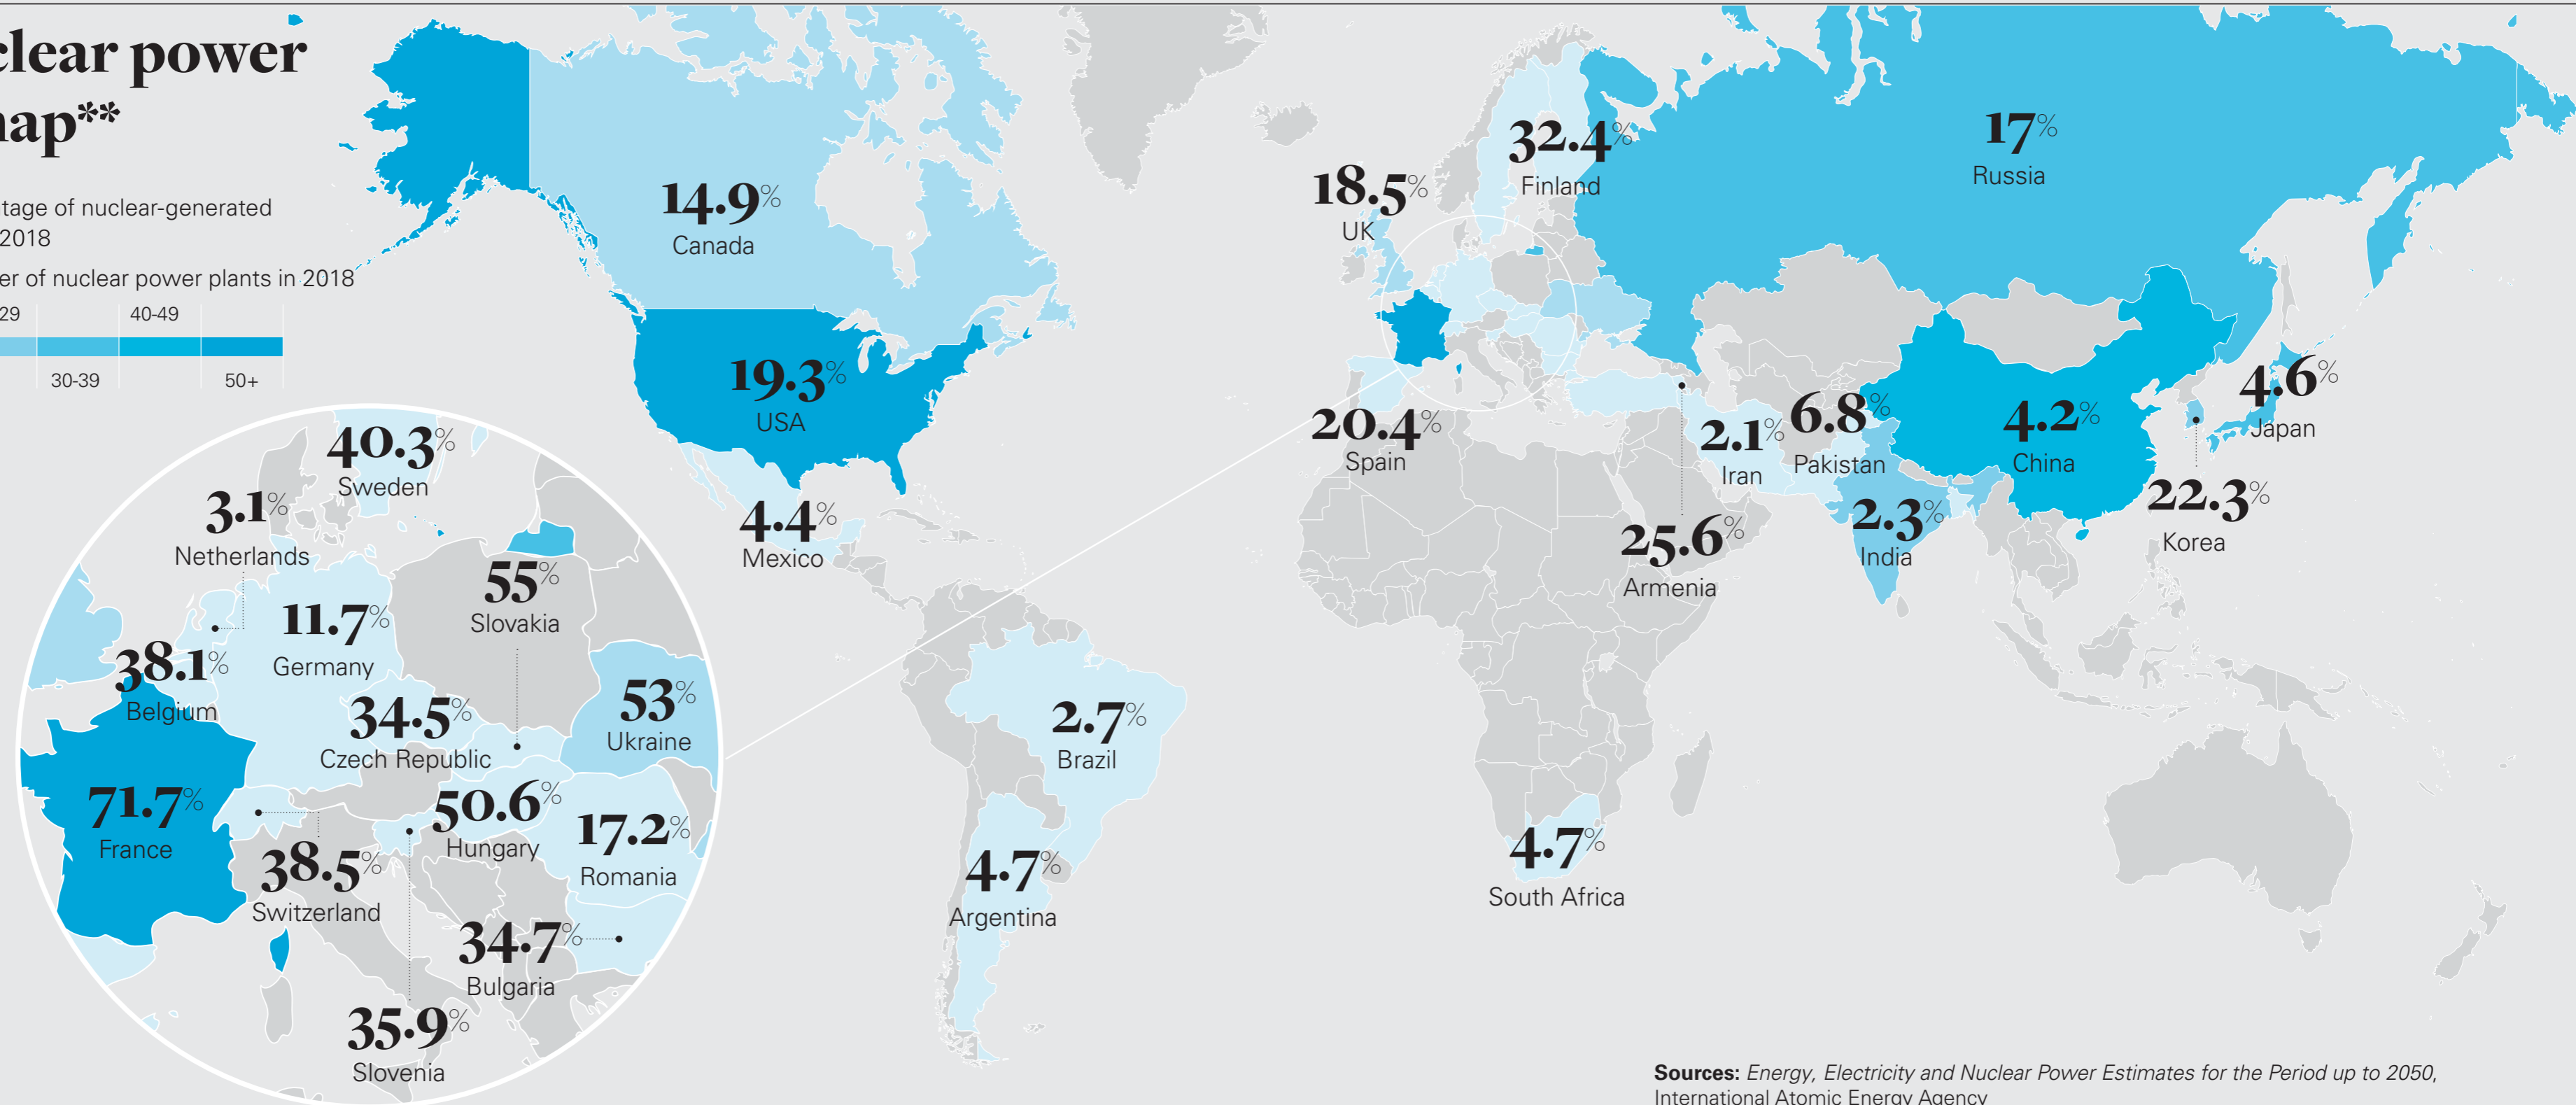

Nuclear power generation: A global snapshot

Global nuclear power capacity map**

*Numbers indicate percentage of nuclear-generated electricity in countries in 2018

**Colors indicate the number of nuclear power plants in 2018