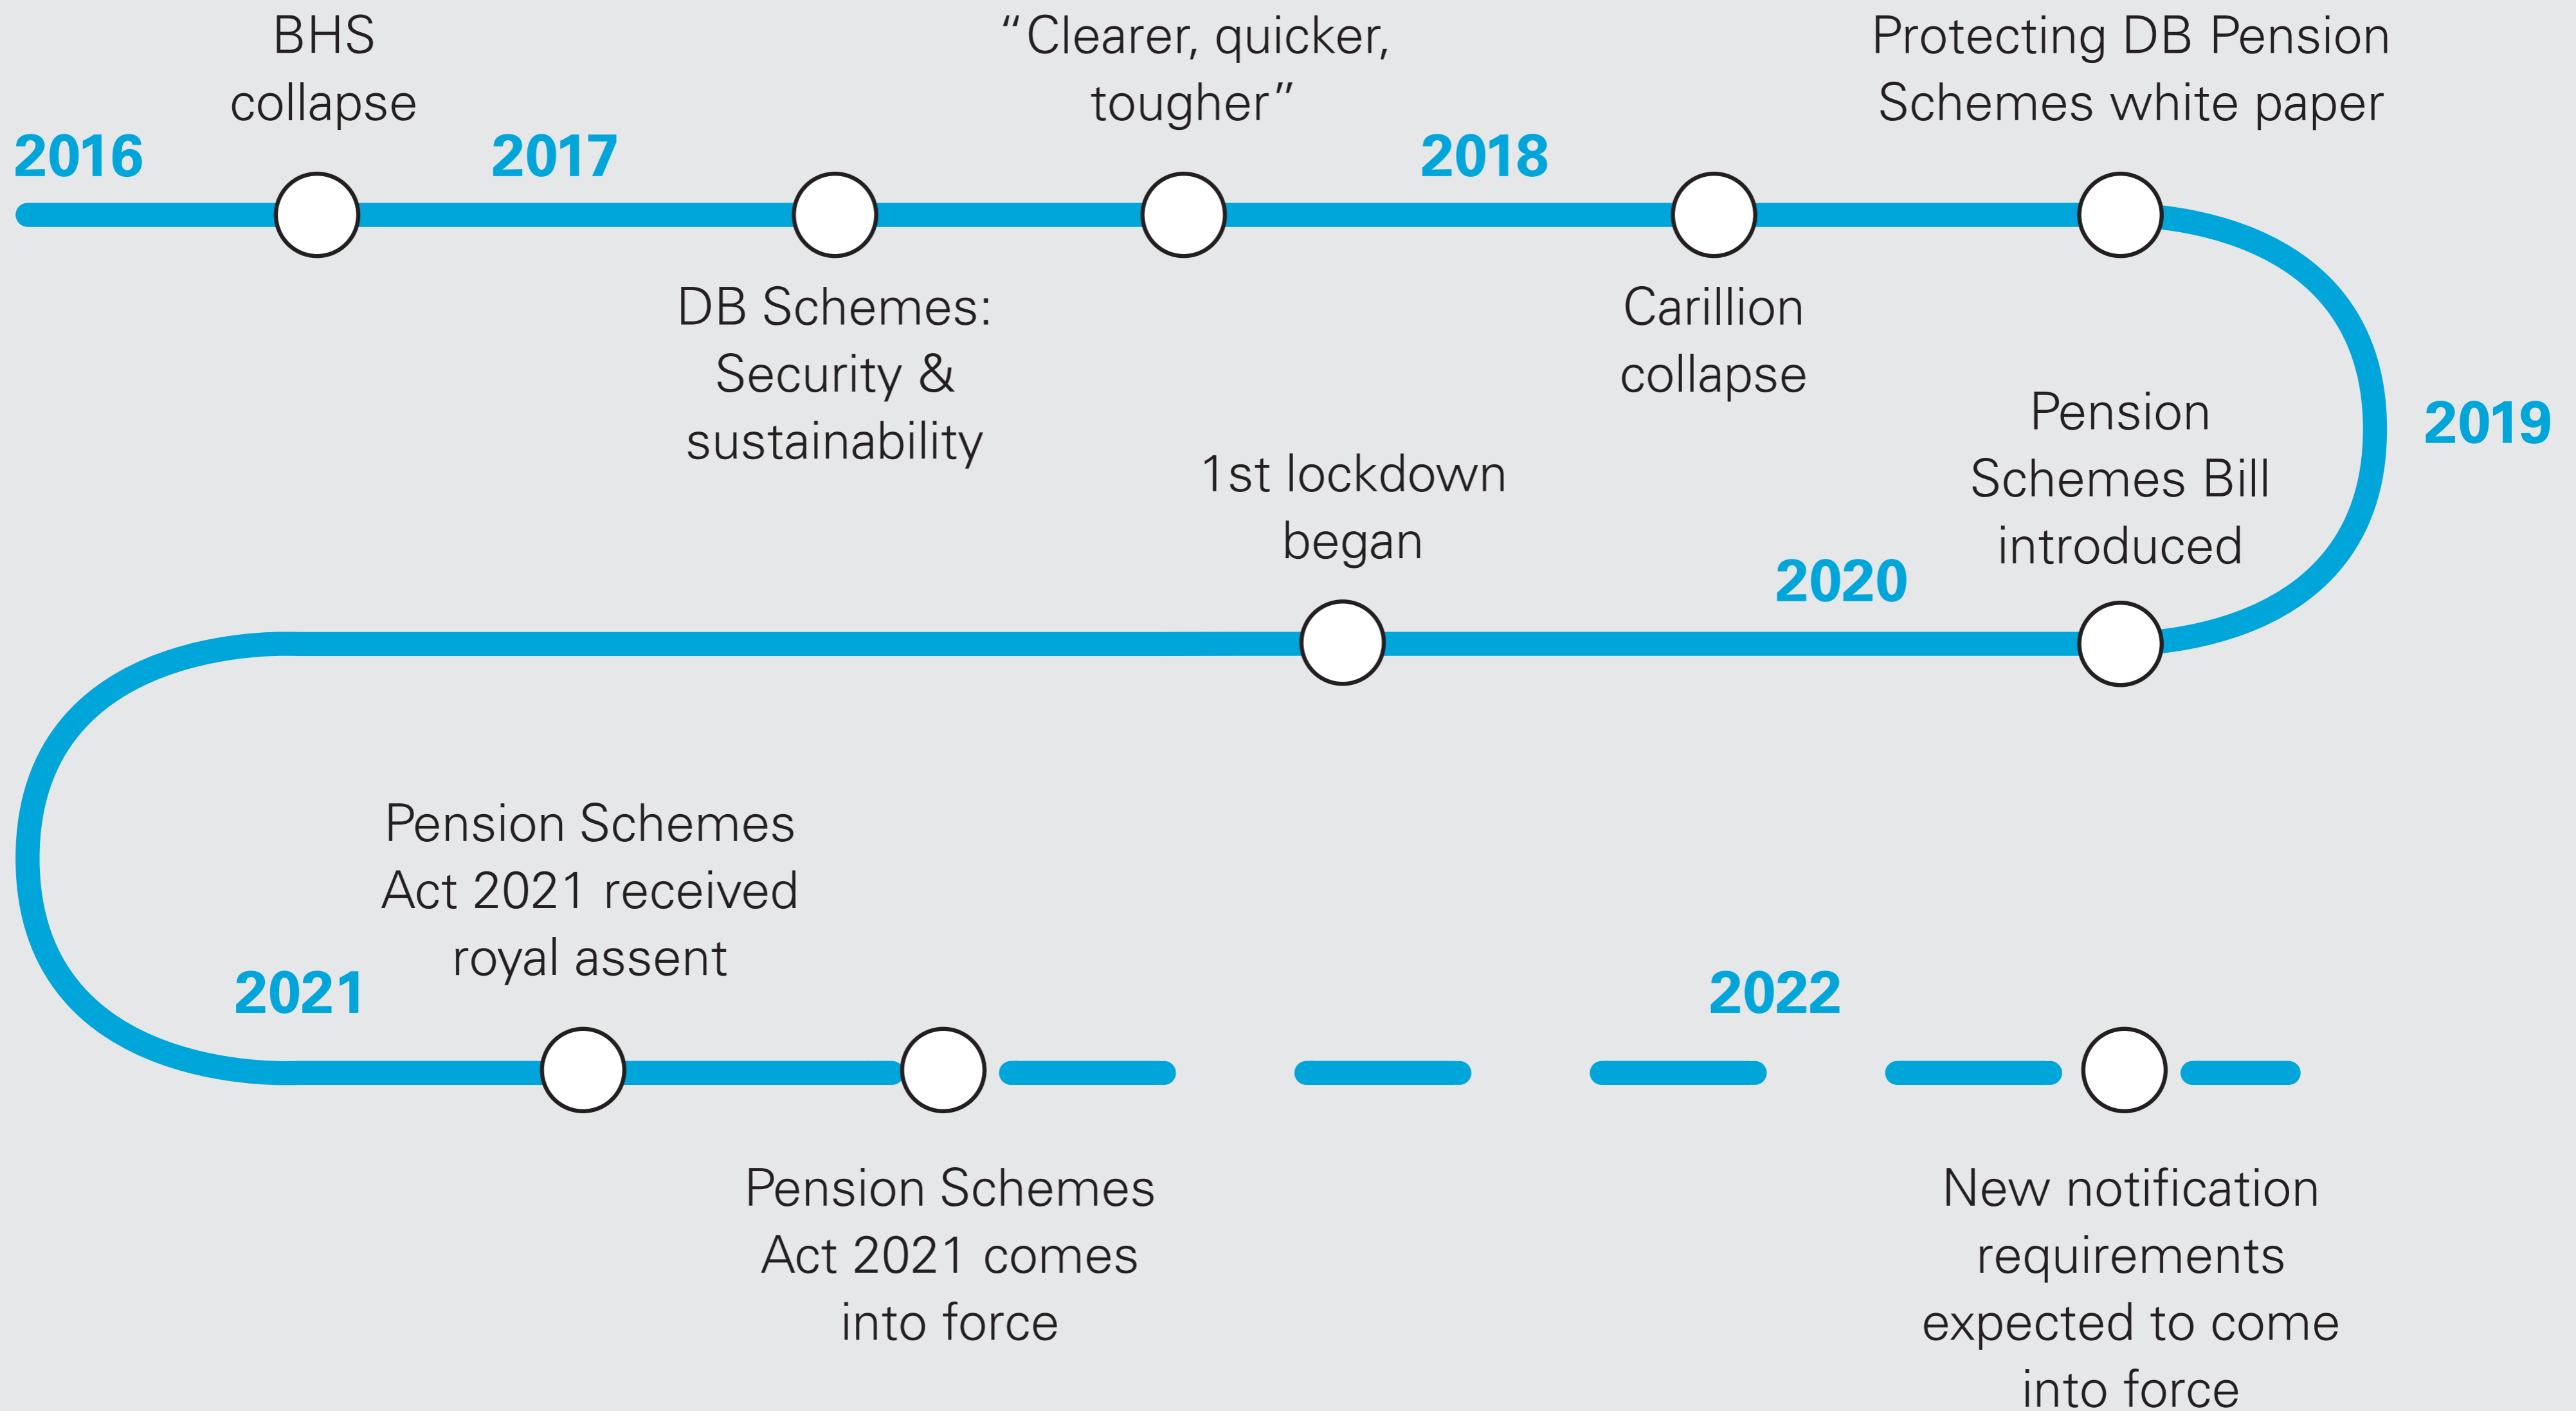

# "Clearer, quicker, tougher" – Regulator

**Source:** White & Case