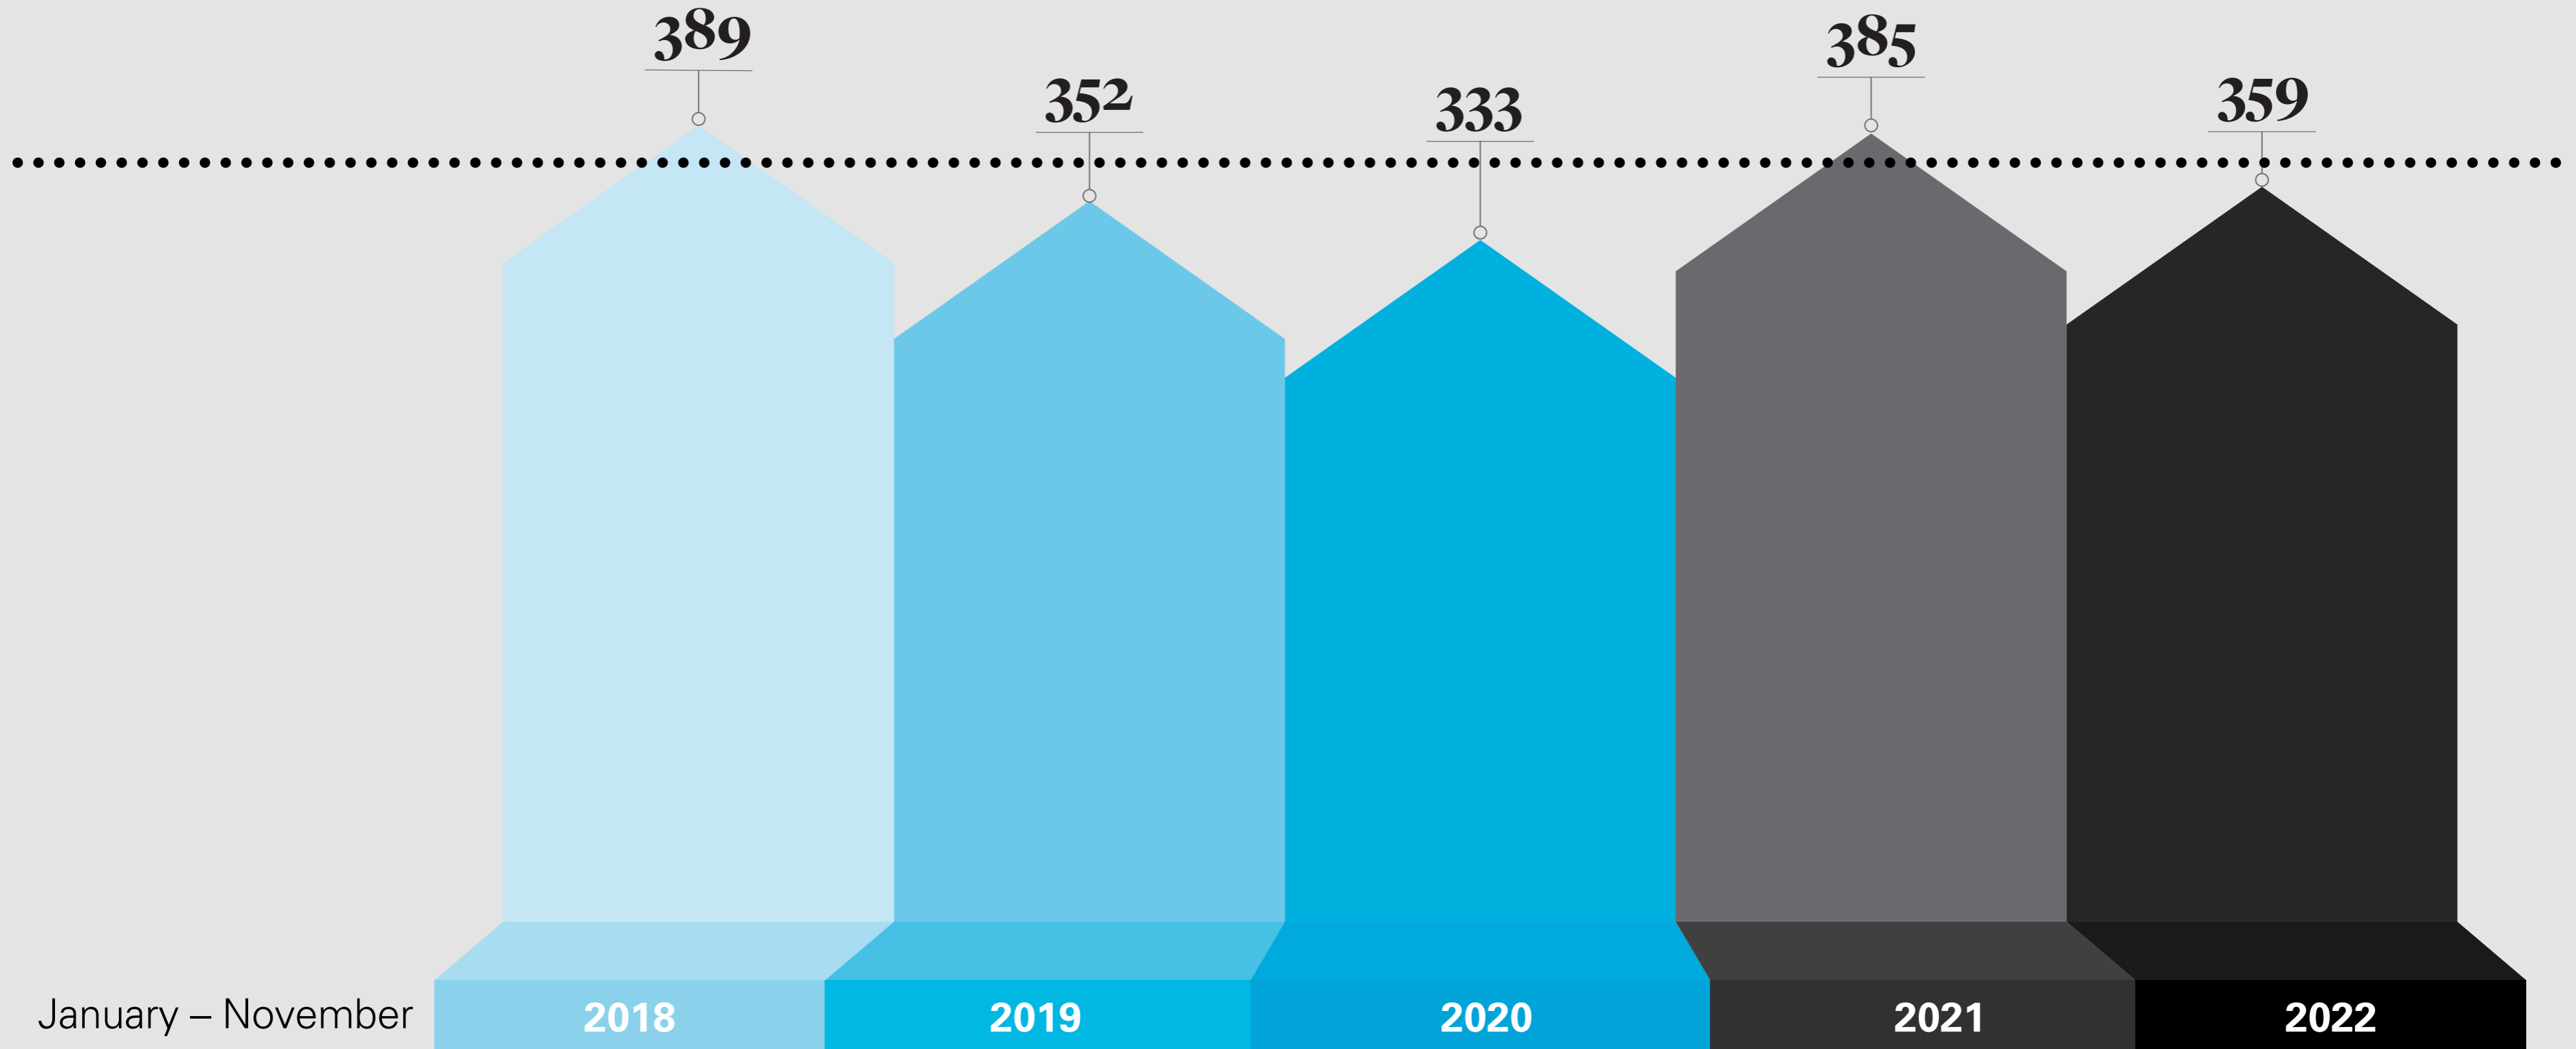

EU merger notifications, January – November 2018 – 2022

..... 2018 – 2021 average: **365**

Jan – Nov notifications are 2% below the 4-year average for the same period (Jan – Nov 2018 – 2021)

January – November

2018

2019

2020

2021

2022

Source: Government data, White & Case Antitrust Merger StatPak (WAMS)