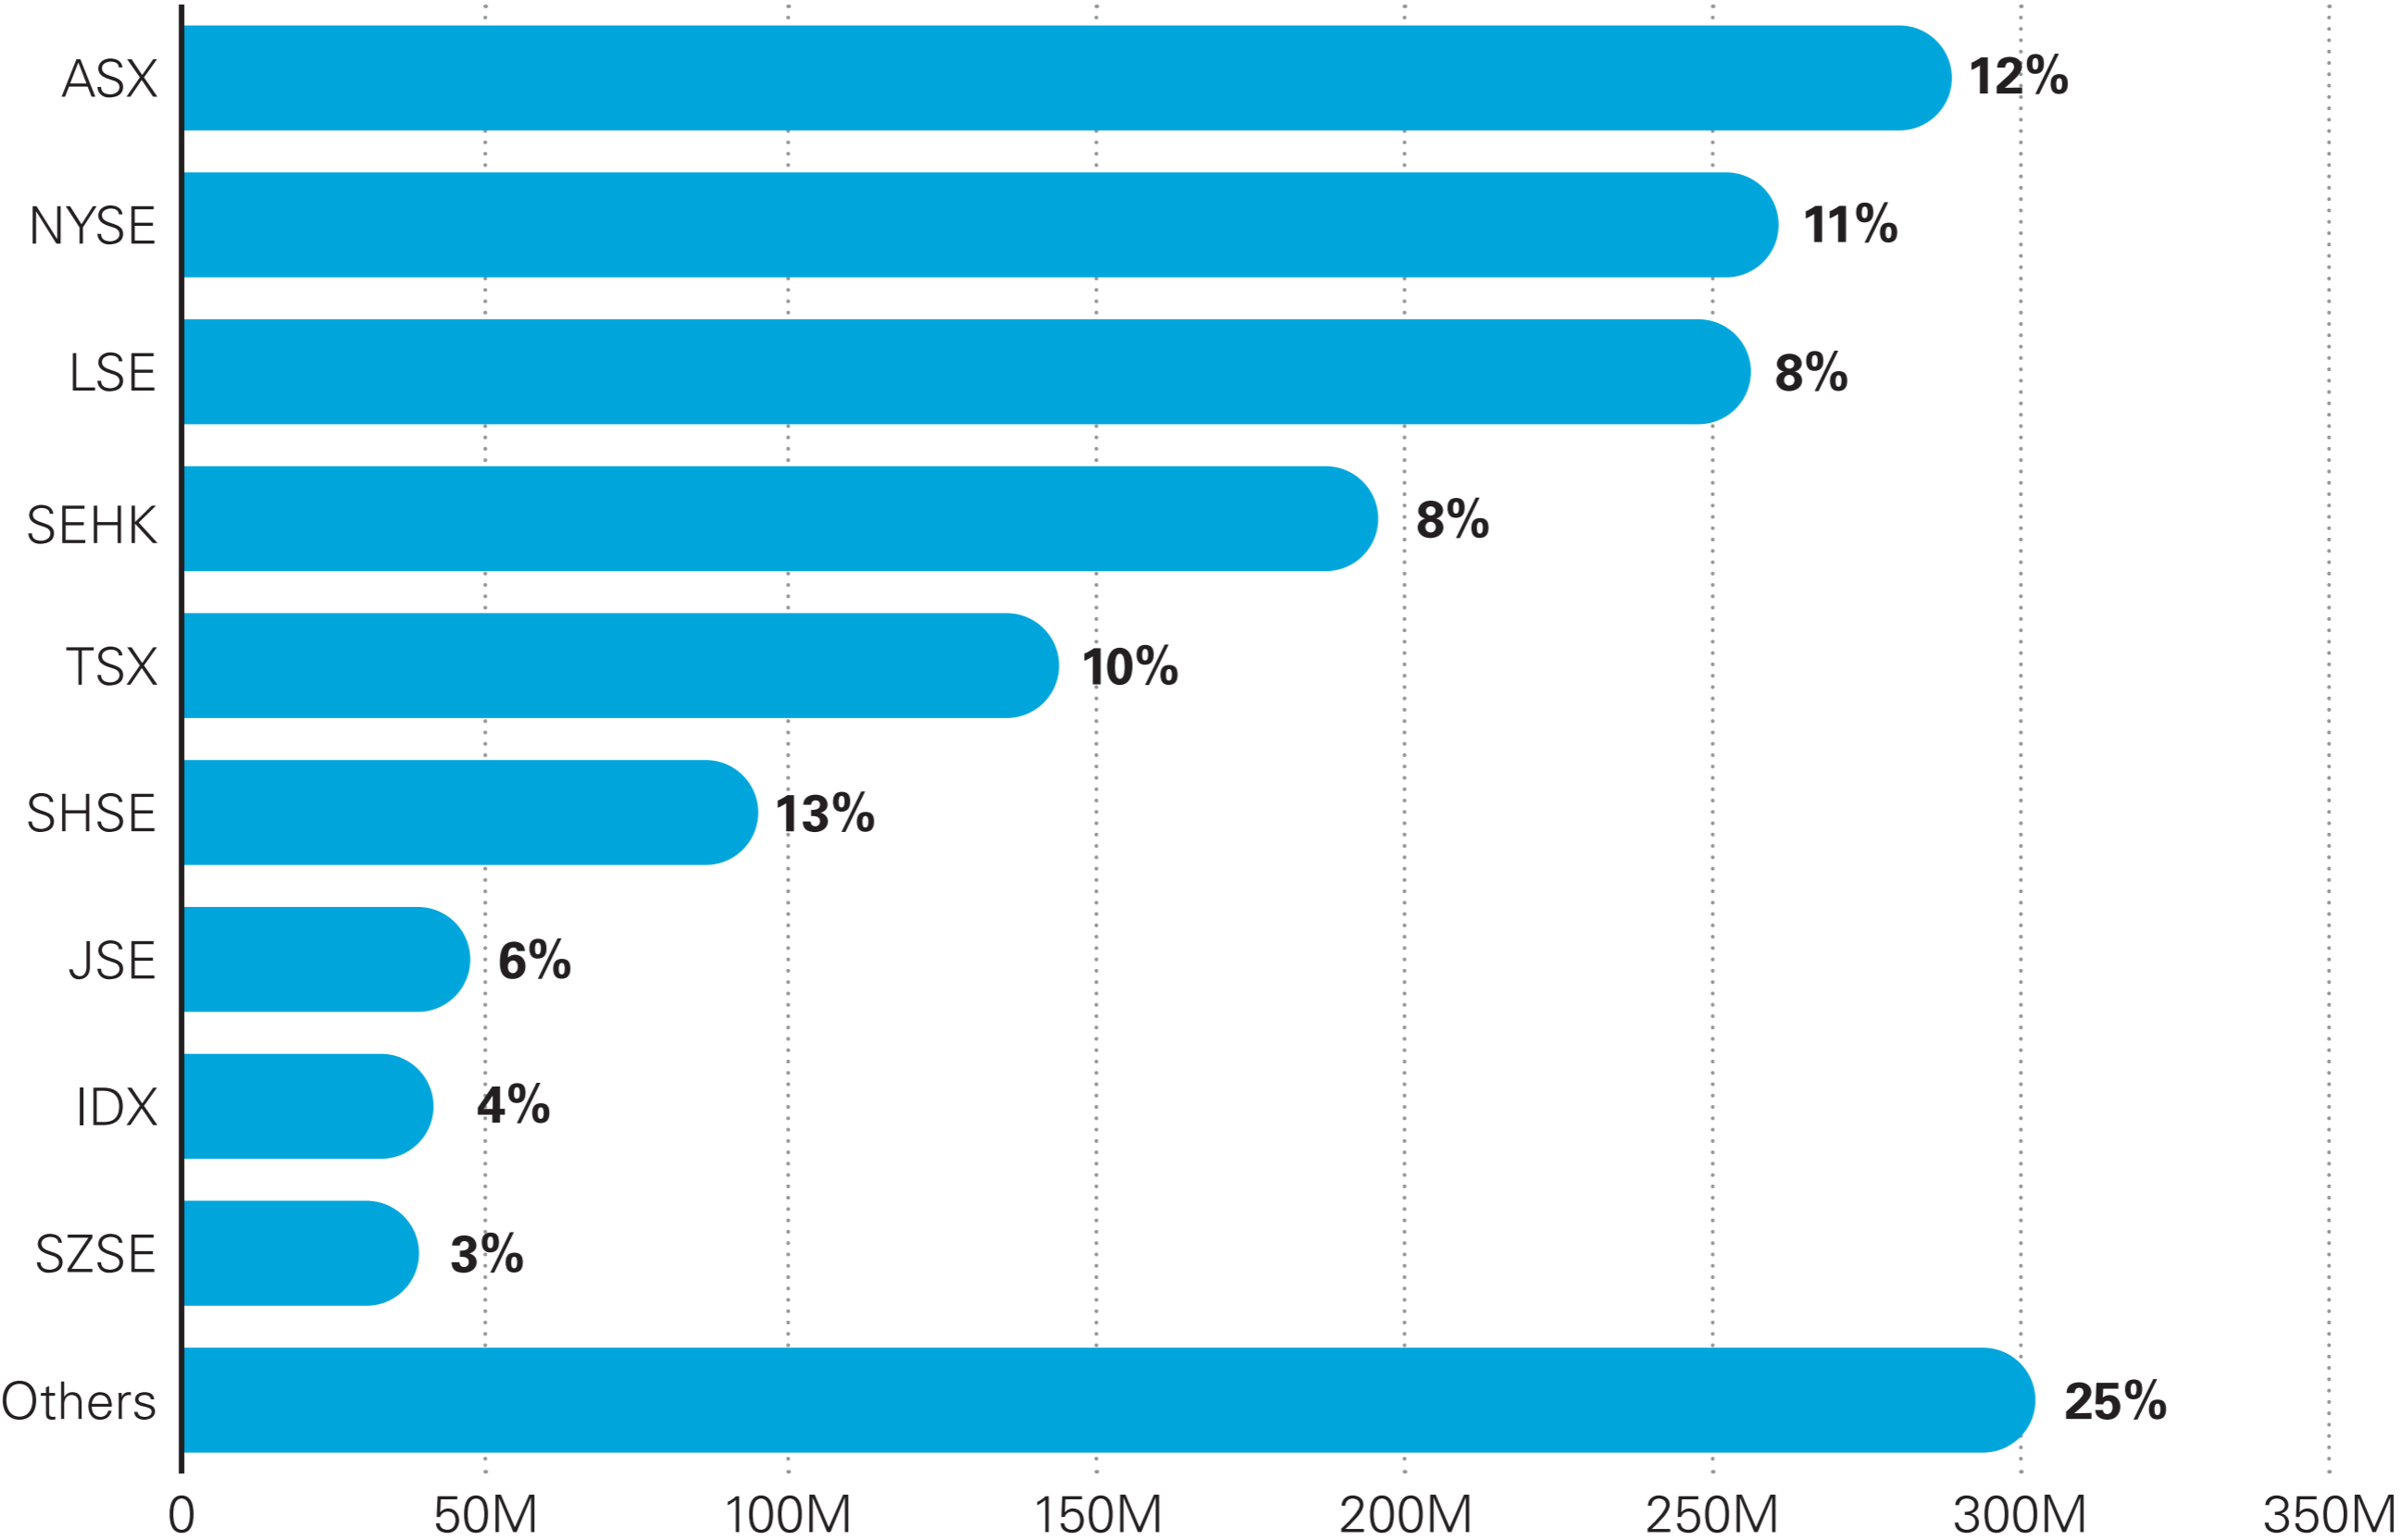

# Top-100 mining companies by most popular exchange, with cumulative market cap value per exchange

Market cap value (US\$ million)

Source: Own analysis, White & Case