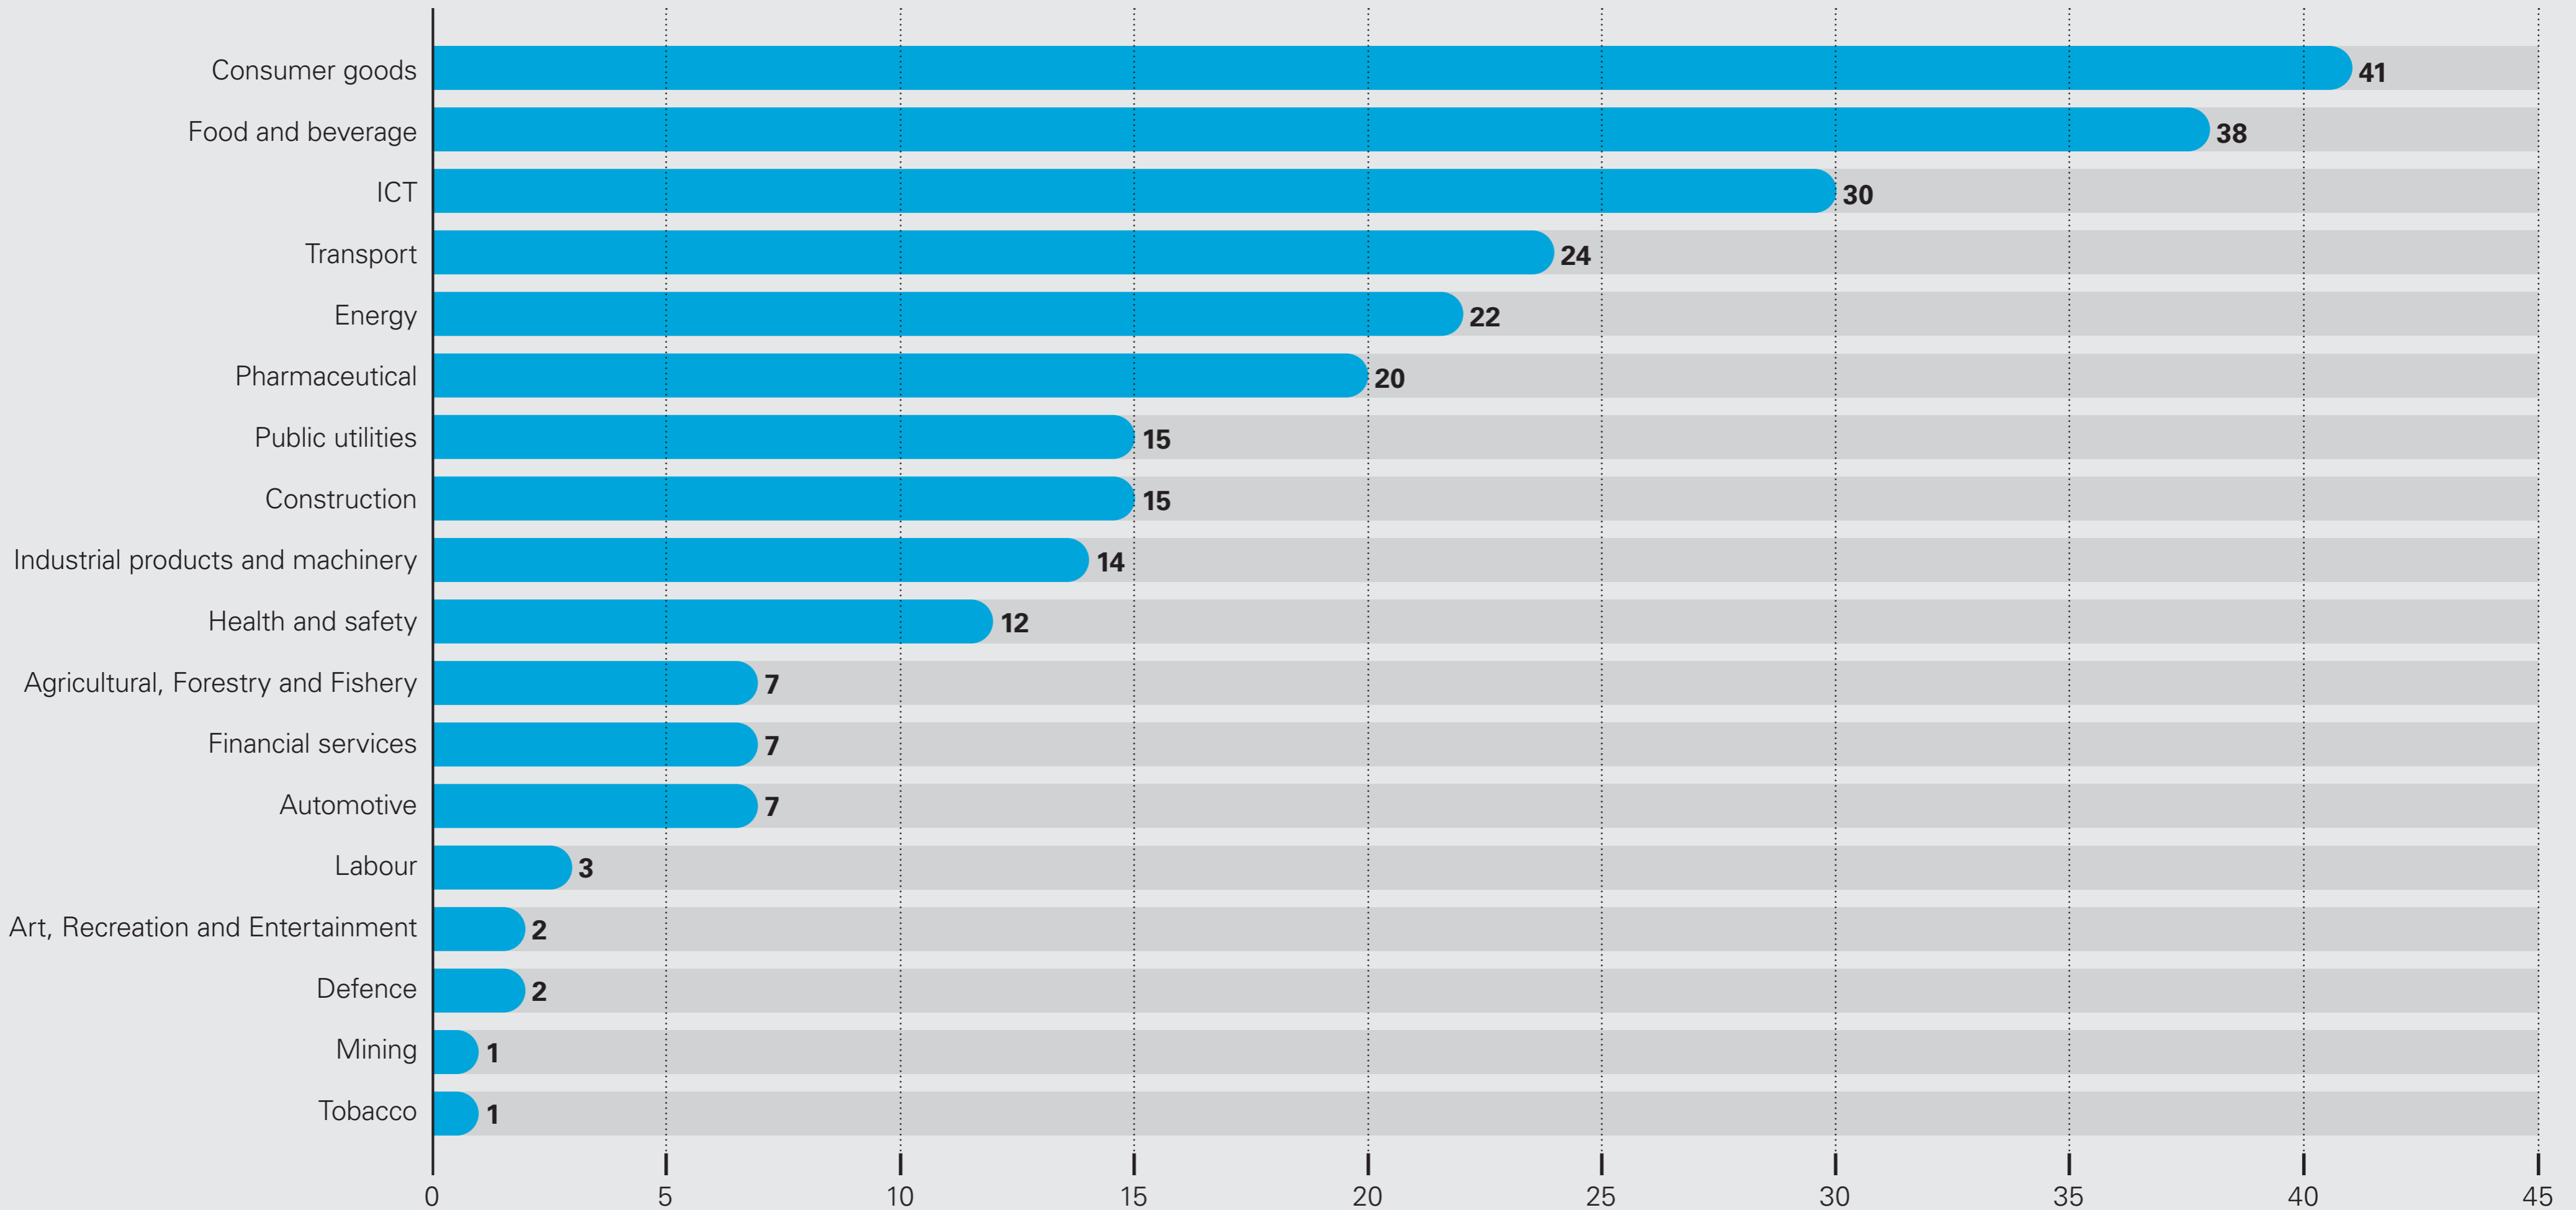

Dawn raid tracker by sector, 2018 – 2023 ytd

Source: LexisPSL and publicly available data