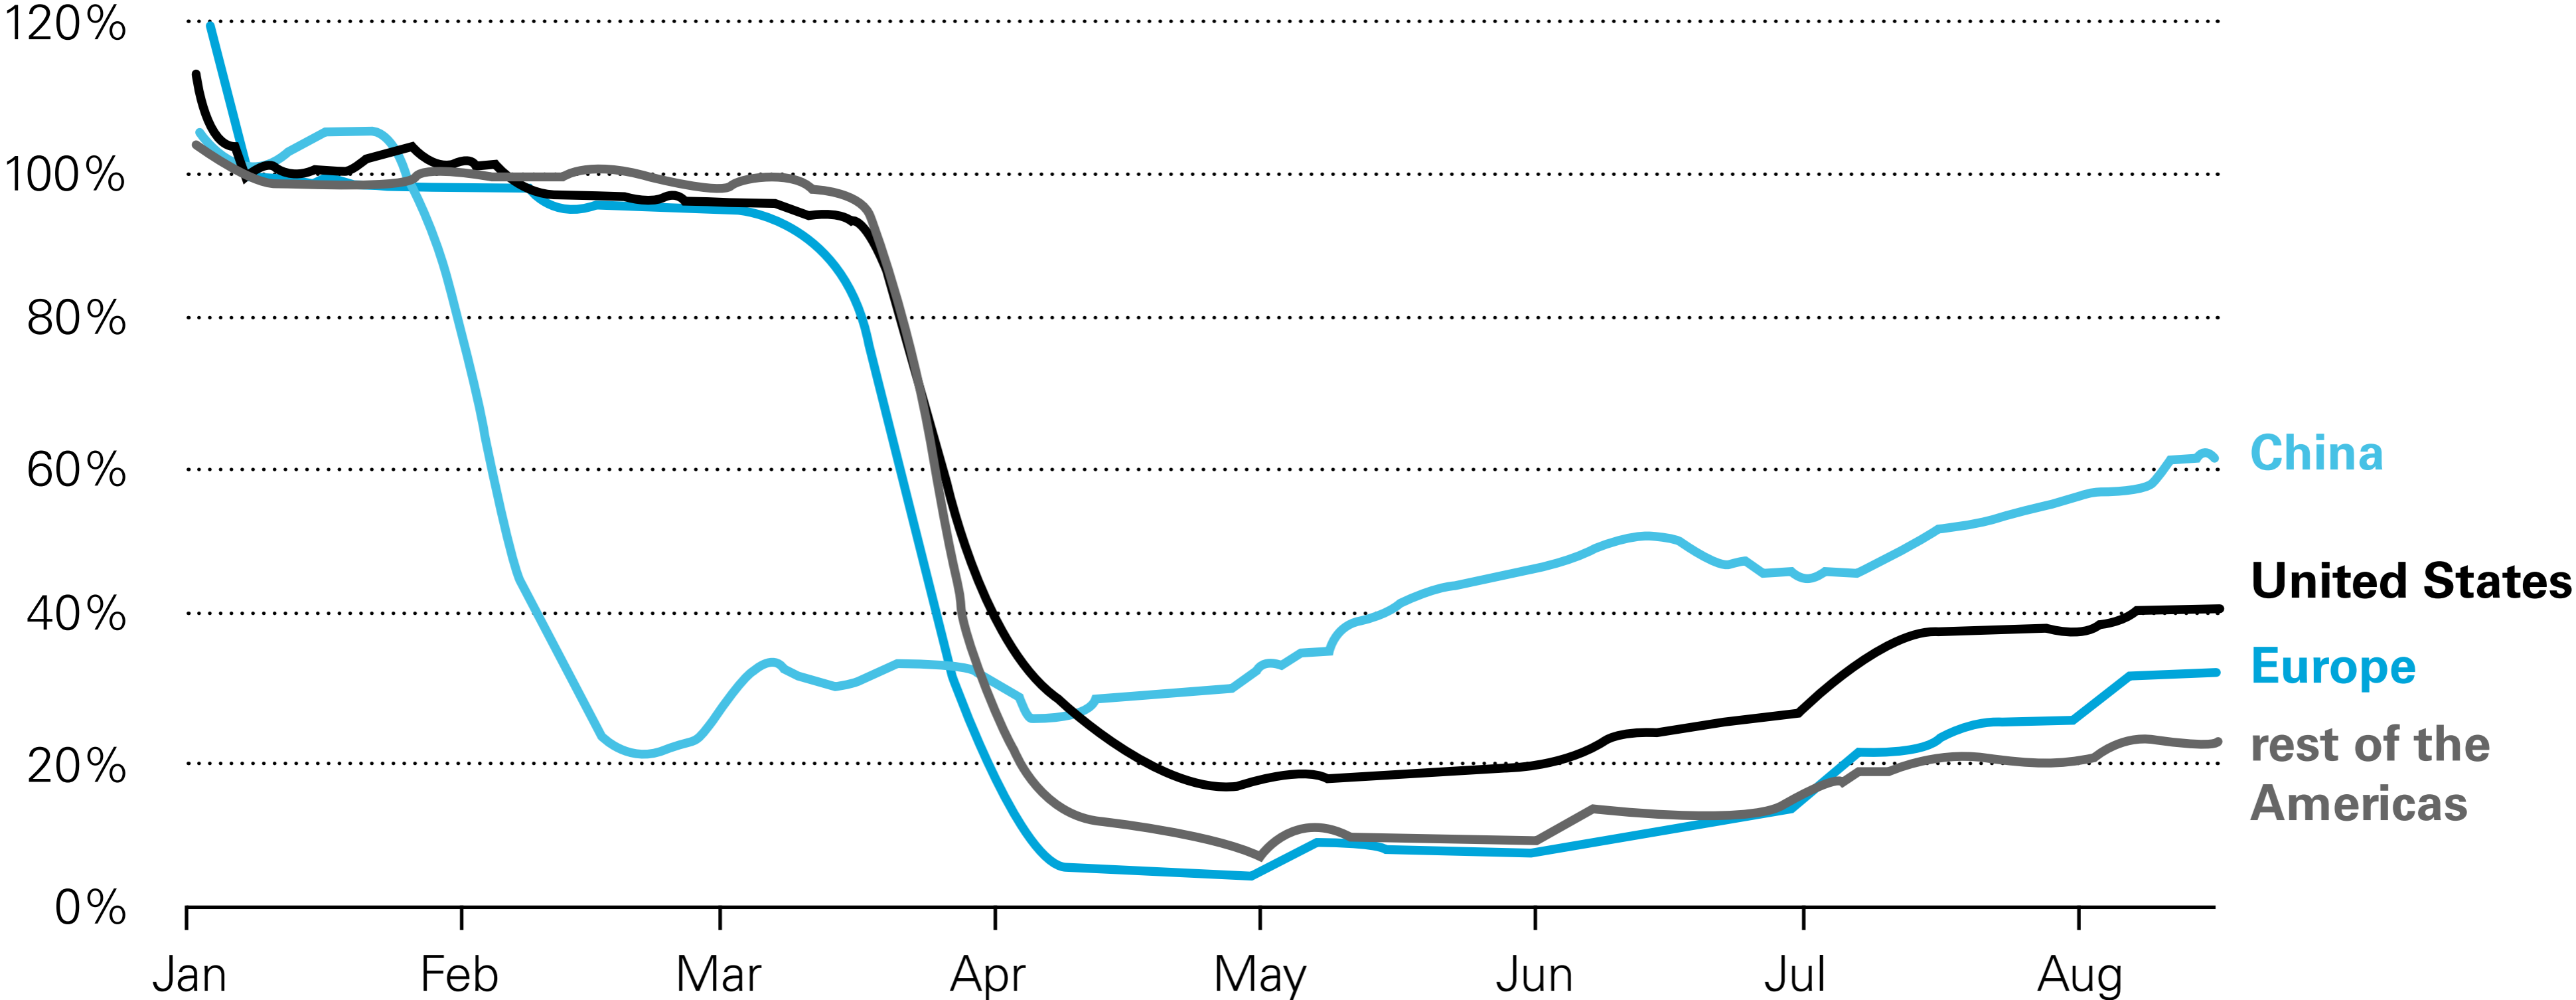

# Ratio of 2020 jet fuel consumption by commercial passenger jets to 2019 consumption, seven-day moving average (January 1, 2020 – August 16, 2020)

2020 consumption relative to same day in 2019

Source: U.S. Energy Information Administration, using raw flight data from Cirium