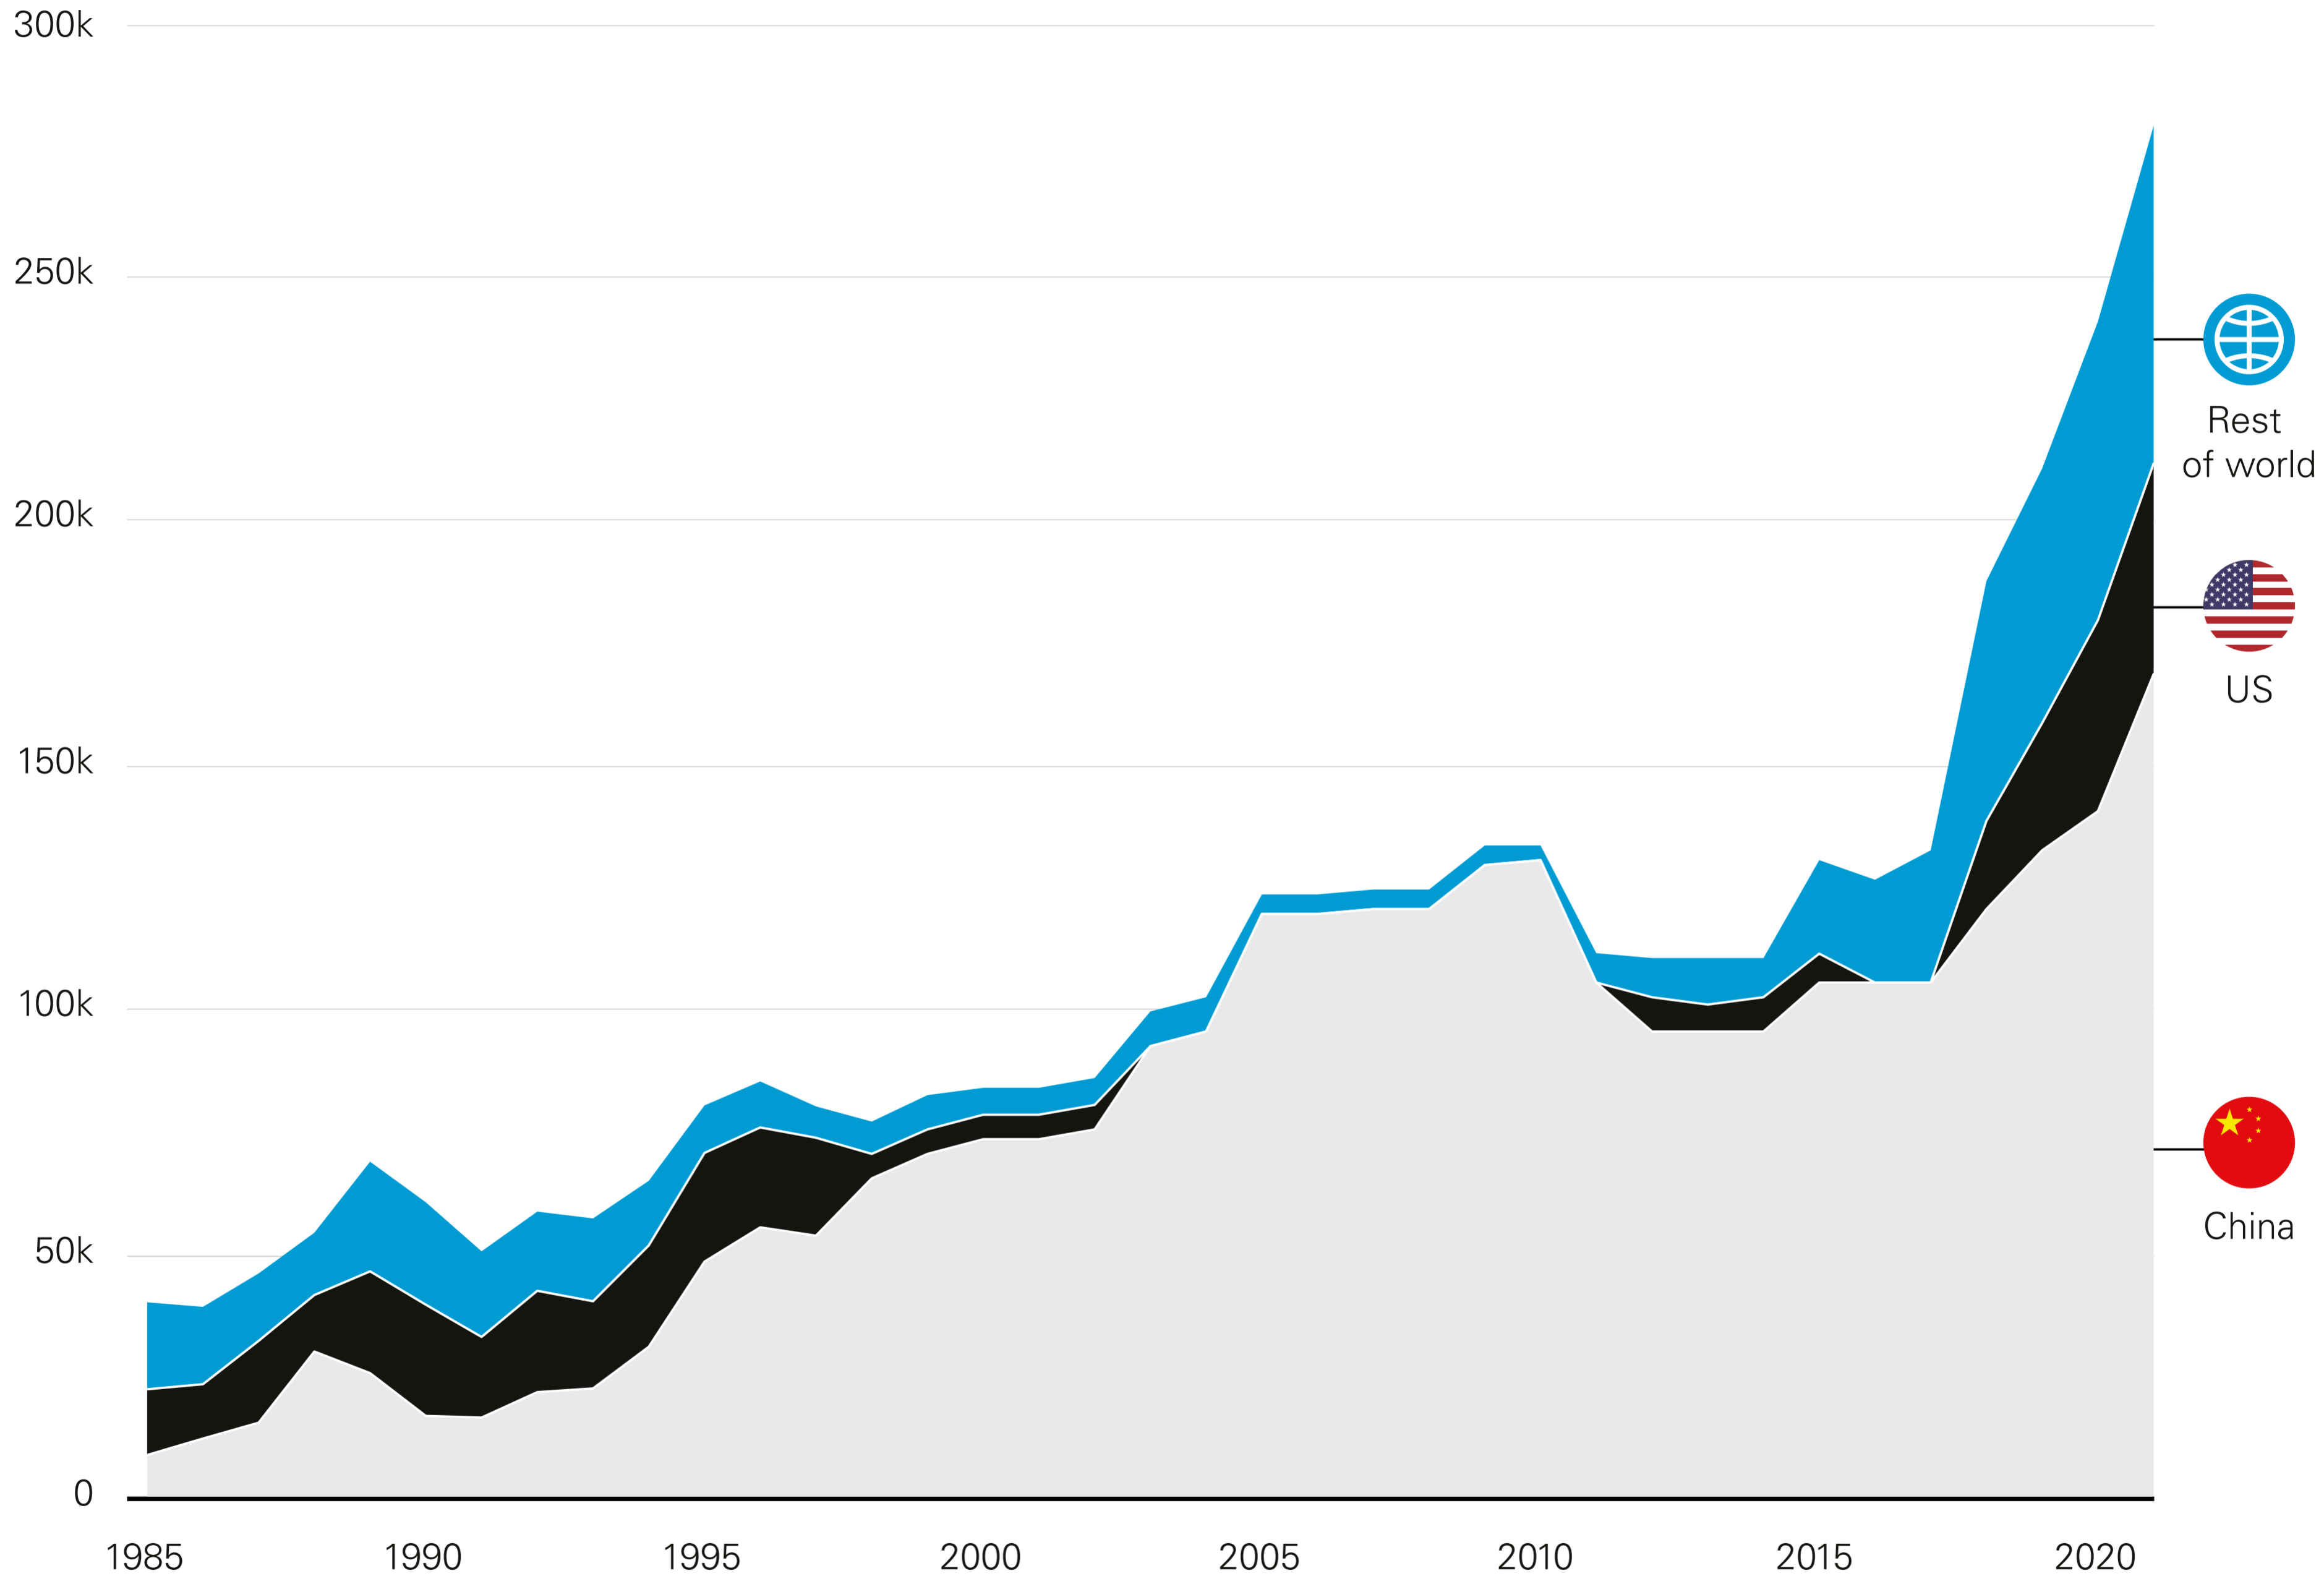

# World rare earth mining production

Metric tons (t) of REO-equivalent

Source: Own research, White & Case